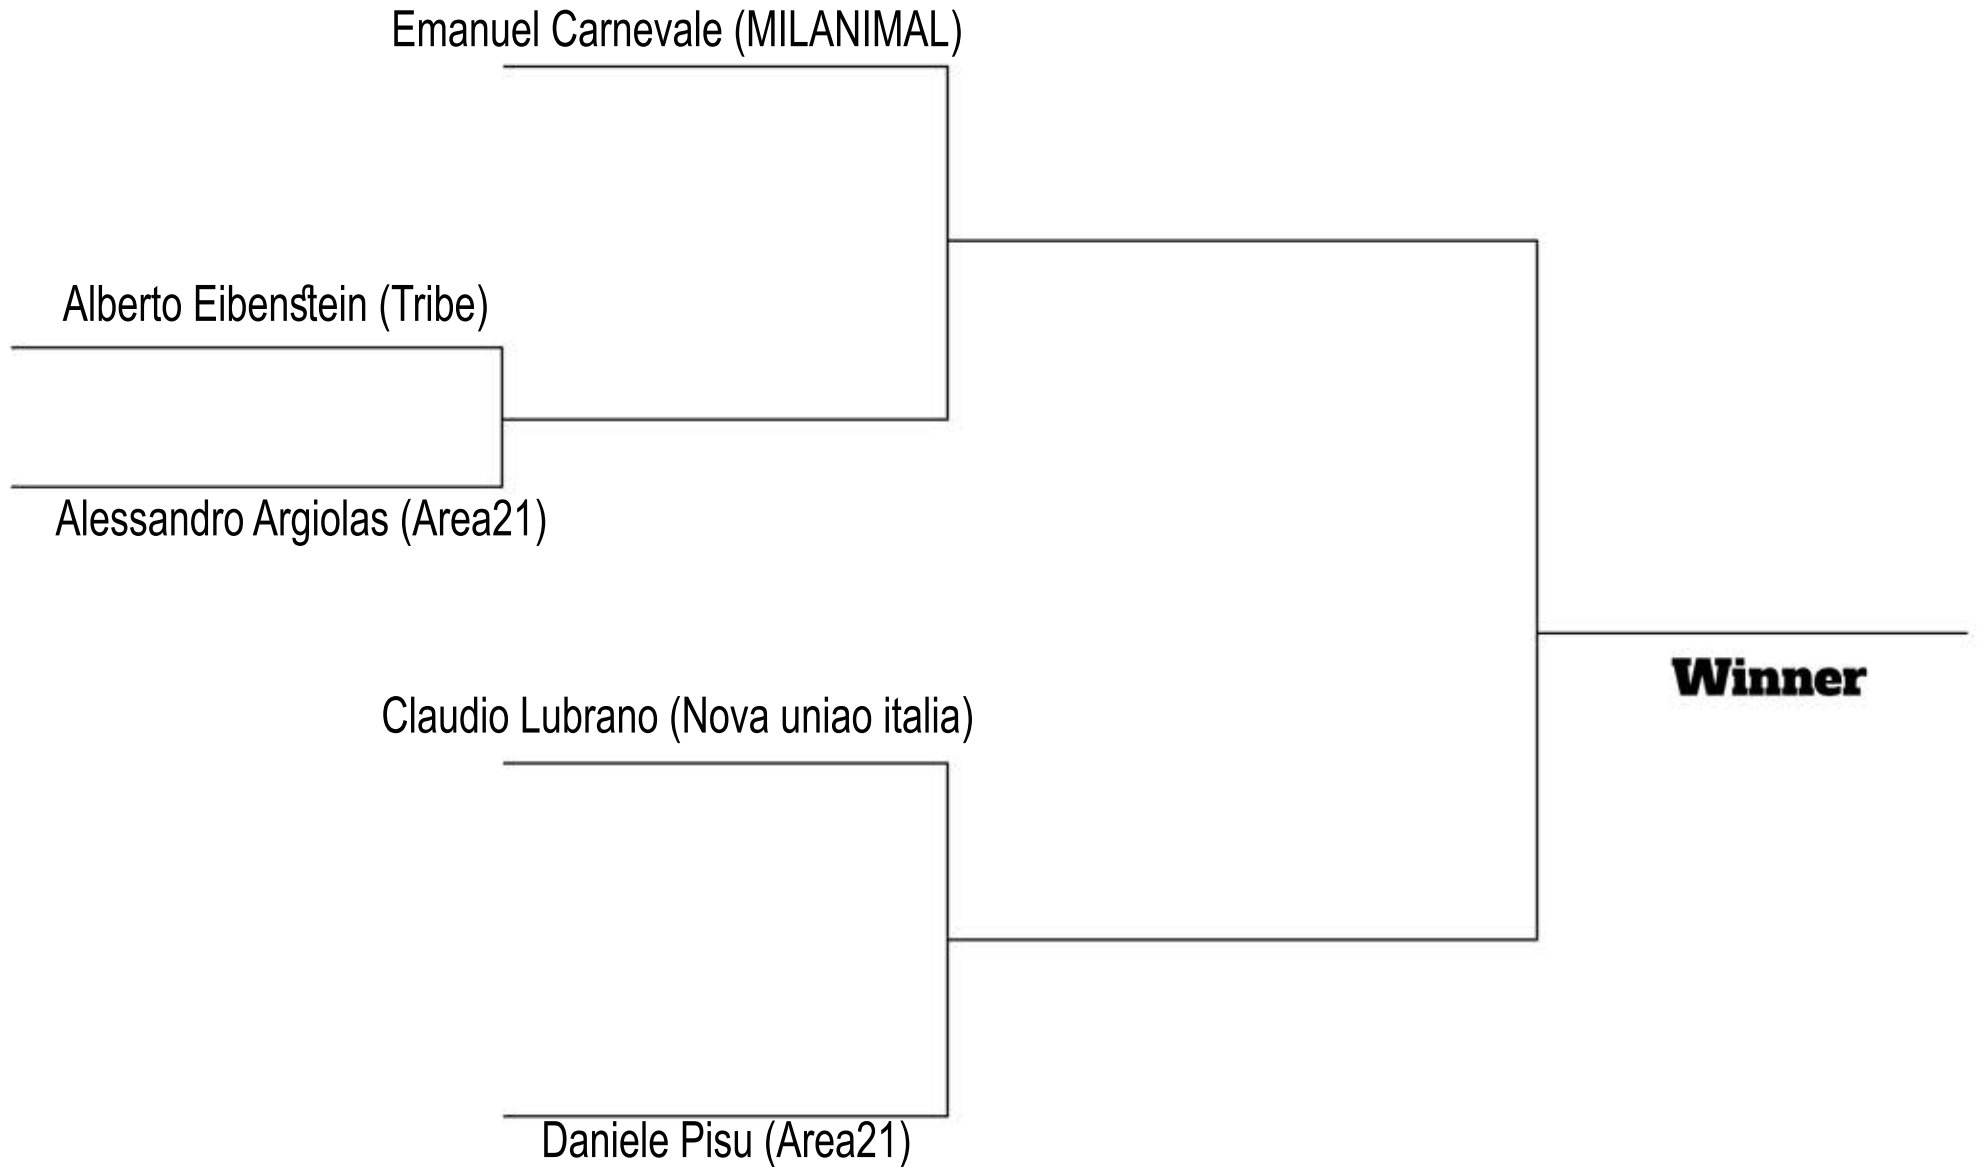

# Gi Brow Male -76 kg Master

**People without medical certificate will not be allowed to compete!**